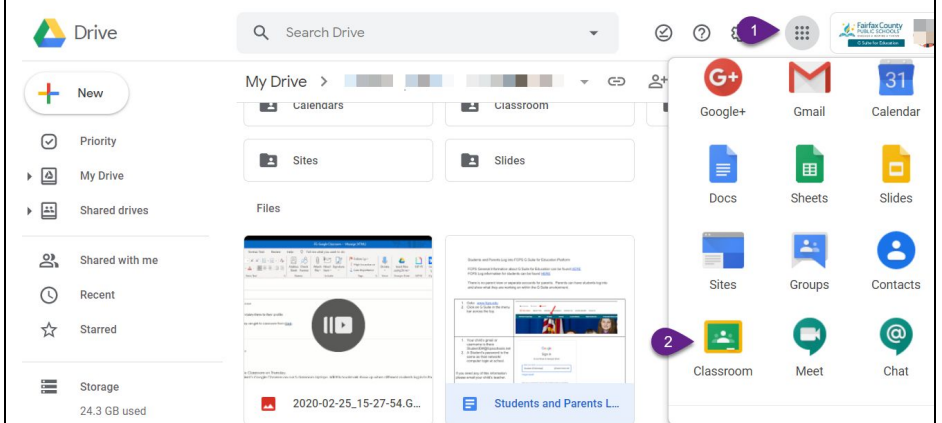

You will be taken to your child's Google Drive. This is a storage space for your child while they attend FCPS schools.

By clicking on the waffle icon in the upper right you can access the apps available through G Suite ecosystem. Click [HERE](#) for more information about each.

One of the most used is google classroom. Click on the #2 icon, Classroom.