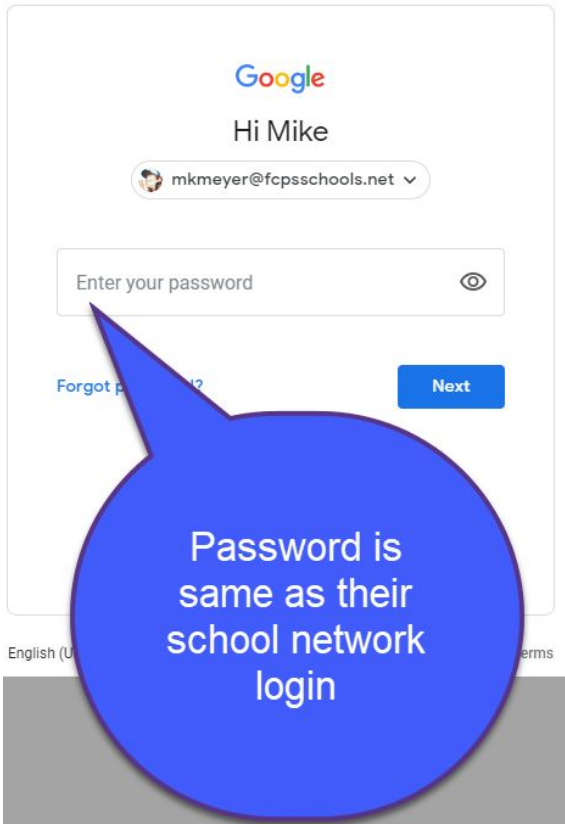

Students and Parents Login information for FCPS G Suite Education Platform

FCPS General Information about G Suite Education can be found [HERE](#)
FCPS G Suite Education login information for students can be found [HERE](#)

There is no parent view or separate accounts for parents. Parents can assist or have students log into and show what students are working on within the G Suite environment.

<ol style="list-style-type: none">1. Goto: www.fcps.edu2. Click on G Suite in the menu bar across the top.	 <p>The screenshot shows the top navigation bar of the FCPS website. It includes links for LANGUAGE, SEARCH, ALERTS, FULL MENU, ABOUT FCPS, SCHOOLS, ACADEMICS, CONTACT US, SCHOOL BOARD, and COVID-19. Below this is a secondary navigation bar with links for FCPS 24-7 Learning, SIS, G Suite (highlighted with a red arrow), Library, Lunch Menus, MySchoolBucks, and Employee Resources. The background of the navigation bar features a photo of a young girl and flags.</p>
<ol style="list-style-type: none">1. Your child's gmail or username is: studentID#@fcpschools.net2. A Student's password is the same as their network/ computer login at school. <p>If you need your child's student id number or password please email your child's teacher.</p>	 <p>The screenshot shows the Google Sign in page for Google Drive. It features the Google logo, the text 'Sign in to continue to Google Drive', and an email input field. The email field is pre-filled with 'Student ID NUmber @fcpschools.net'. Below the input field are links for 'Forgot email?', 'Not your computer? Use Guest mode to sign in privately. Learn more', and 'Create account'. A blue 'Next' button is located at the bottom right of the sign in box. At the bottom of the page, there are links for 'English (United States)', 'Help', 'Privacy', and 'Terms'.</p>